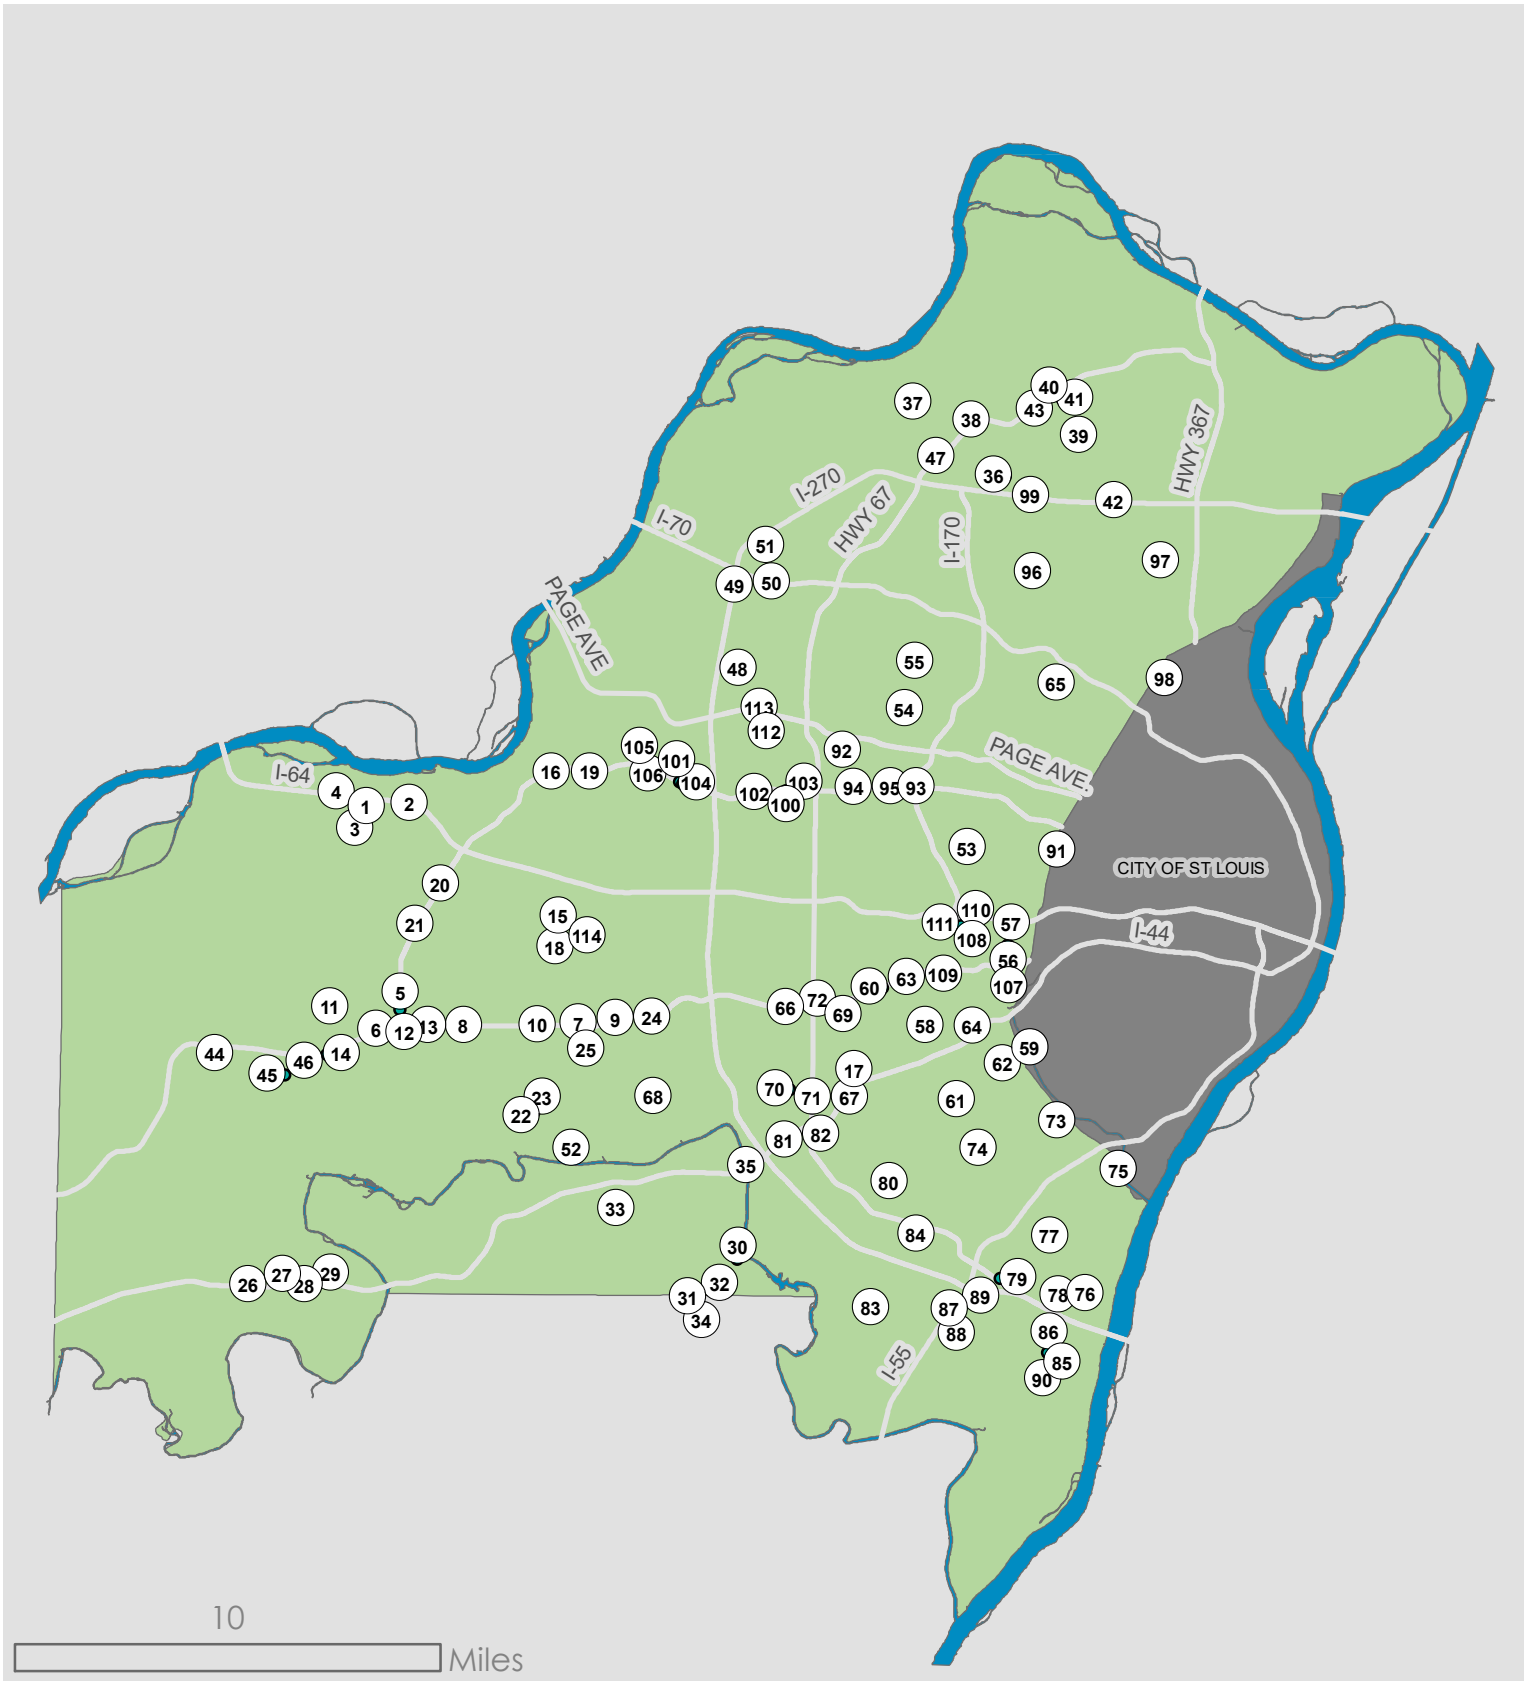

Veterinary Facilities in St. Louis County, MO

<https://www.stlouisco.com/healthandwellness/animalcarecontrol>

Retrieved 04/11/2018 from Missouri
Division of Professional Registration:
pr.mo.gov/listings-vet.asp

Label	Name, Address, Zip
1	Banfield The Pet Hospital, #0268, 262 THF Blvd, 63005
2	Veterinary Care Center of Chesterfield Valley, 16830 Chesterfield Airport Rd, 63005
3	Animal Medical Center of Mid America- Chesterfield Valley, 17357 Edison Rd, 63005
4	Midwest Veterinary Referral Center, 17497 N Outer 40 Dr, 63005
5	Ellisville Veterinary Hospital, 210 Clarkson Road, 63011
6	Westgate Animal Hospital, 16006 Manchester Road, 63011
7	Banfield The Pet Hospital #1687, 131 Highland Blvd Dr, 63011
8	VIP Petcare at Pet Supplies Plus #187 - Ballwin, MO, 15311 Manchester Rd, 63011
9	County Animal Hospital, 14020 Manchester Rd., 63011
10	West County Animal Clinic II, Inc., 14571 Manchester Rd, 63011
11	Cristel M. Santiago, 533 Red Rock Dr, 63011
12	Petco #2626, 15905 Manchester Rd, 63011
13	Tri-City Animal & Bird Clinic, 15646 Manchester Rd, 63011
14	Westglen Animal Hospital LLC, 16457 Village Plaza View Dr, 63011
15	Village Animal Clinic, 173 Lamp And Lantern Village, 63017
16	Chesterfield Veterinary Center, P.C., 14161 Olive St. Rd., 63017
17	Forum Veterinary Clinic, 61 Forum Center, 63017
18	Town & Country Veterinary Hospital, Inc, 1016 Town & Country Crossing Dr, 63017
19	Kersting Veterinary Clinic, 132 Four Seasons Shopping Center, 63017
20	Petco #1636, 1791 Clarkson Rd, 63017
21	Clarkson-Wilson Veterinary Clinic, 32 Clarkson-Wilson Ctr, 63017
22	Westover Ridge Equine Partners, P.C., 555 Oaktree Crossing Court, 63021
23	Sulphur Springs Veterinary Clinic, 621 Big Bend, 63021
24	Barrett Station Veterinary Clinic, 2212 Mason Ln, 63021
25	Veterinary Specialty Services, 1021 Howard George Dr, 63021
26	Eureka Veterinary Clinic, 1415 W 5th Street, 63025
27	Allergy and Arthritis Alternatives for Pets, LLC, 300 W 4th St Ste I, 63025
28	My Vet Animal Clinic, 13E 2nd St, 63025
29	Dr Frick's Pet Rehab & Pain Clinic, 105 E 5th St, 63025
30	Olde Towne Fenton Veterinary Hospital, 540 Gravois Road, 63026
31	Hope Animal Hospital, 300 Biltmore Dr Ste 130, 63026
32	Petco #1602, 149 Gravois Bluff Plaza Dr, 63026
33	Bentley Animal Hospital, PC, 1819 Smizer Station Rd, 63026
34	Romaine Creek Veterinary Center, 821 Romaine Creek Rd, 63026
35	Midwest Institute Veterinary Technology Department, 2 Soccer Park Road, 63026
36	Duchesne Animal Clinic, 15 Derhake, 63031
37	Howdershell Animal Clinic, 440 Howdershell Road, 63031
38	Florissant Animal Hospital, 605 N Hwy 67, 63031
39	Paw Patch Animal Hospital, 13250 New Halls Ferry, 63033
40	Cross Keys Animal Clinic, 2685 N Hwy 67, 63033
41	Banfield The Pet Hospital #1123, 13927 New Halls Ferry Rd, 63033
42	Gateway City Animal Clinic LLC, 3305 Dunn Rd, 63033
43	Petco #1690, 2435 North Highway 67, 63033
44	Equine Medical Associates, Inc., 17525 Manchester Road, 63038
45	Cherry Hills Veterinary Hospital, 16970 Manchester Rd, 63040
46	VIP Petcare at One Lucky Mutt - Wildwood, 2414 Taylor Rd, 63040
47	Community Animal Hospital, 333 Coachway Ln, 63042
48	Family Animal Hospital LLC, 11986 Dorsett Rd, 63043
49	Bridgeton Animal Hospital, L.L.C., 3148 McKelvey Rd, 63044
50	Banfield The Pet Hospital, #1686, 12046 Paul Mayer Ave, 63044
51	Associated Veterinary Specialists, 12462G Natural Bridge Road, 63044
52	Valley Veterinary Clinic, 590 Vance Rd, 63088
53	Animal Clinic of Clayton, Inc, 136 N Meramec Ave, 63105
54	Overland Animal Clinic, 9514 Lackland Rd, 63114
55	Rock Road Animal Hospital, 9418 St Charles Rock Rd, 63114
56	Big Bend Veterinary Clinic, 2224 S Big Bend Blvd, 63117
57	Millis Animal Hospital LLC, 1411 S Big Bend Blvd, 63117