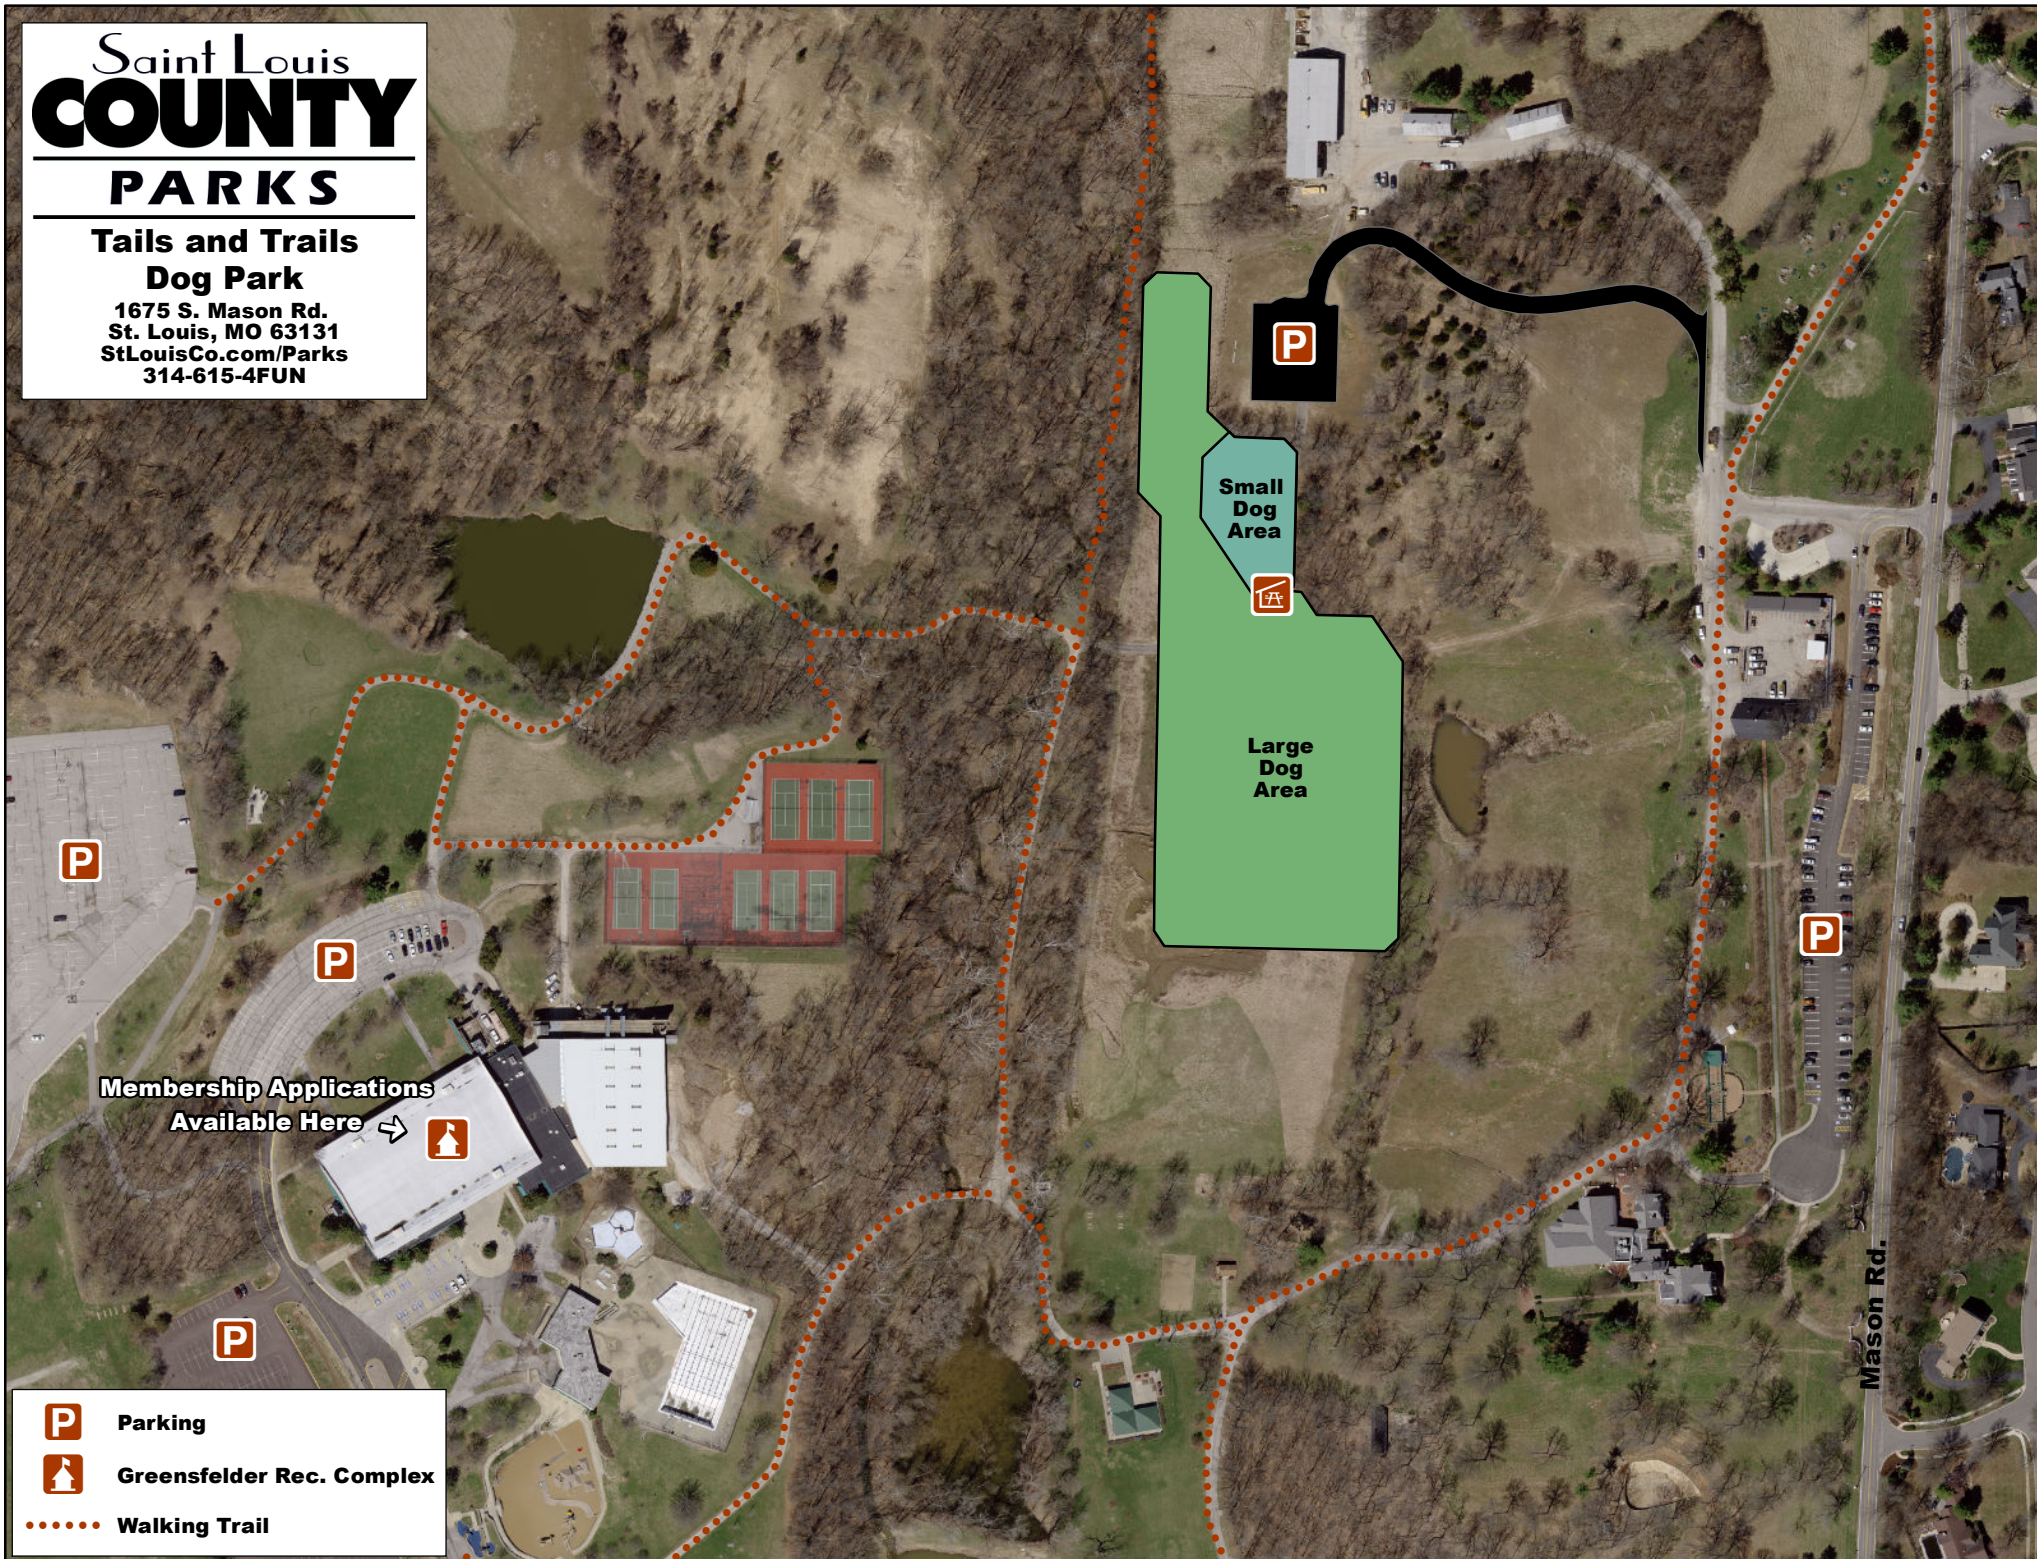

Saint Louis **COUNTY** **PARKS**

Tails and Trails Dog Park

1675 S. Mason Rd.
St. Louis, MO 63131
StLouisCo.com/Parks
314-615-4FUN

P

Small Dog Area

Large Dog Area

P

P

Membership Applications Available Here →

P

P

P

Parking

Greensfelder Rec. Complex

..... Walking Trail

Mason Rd.