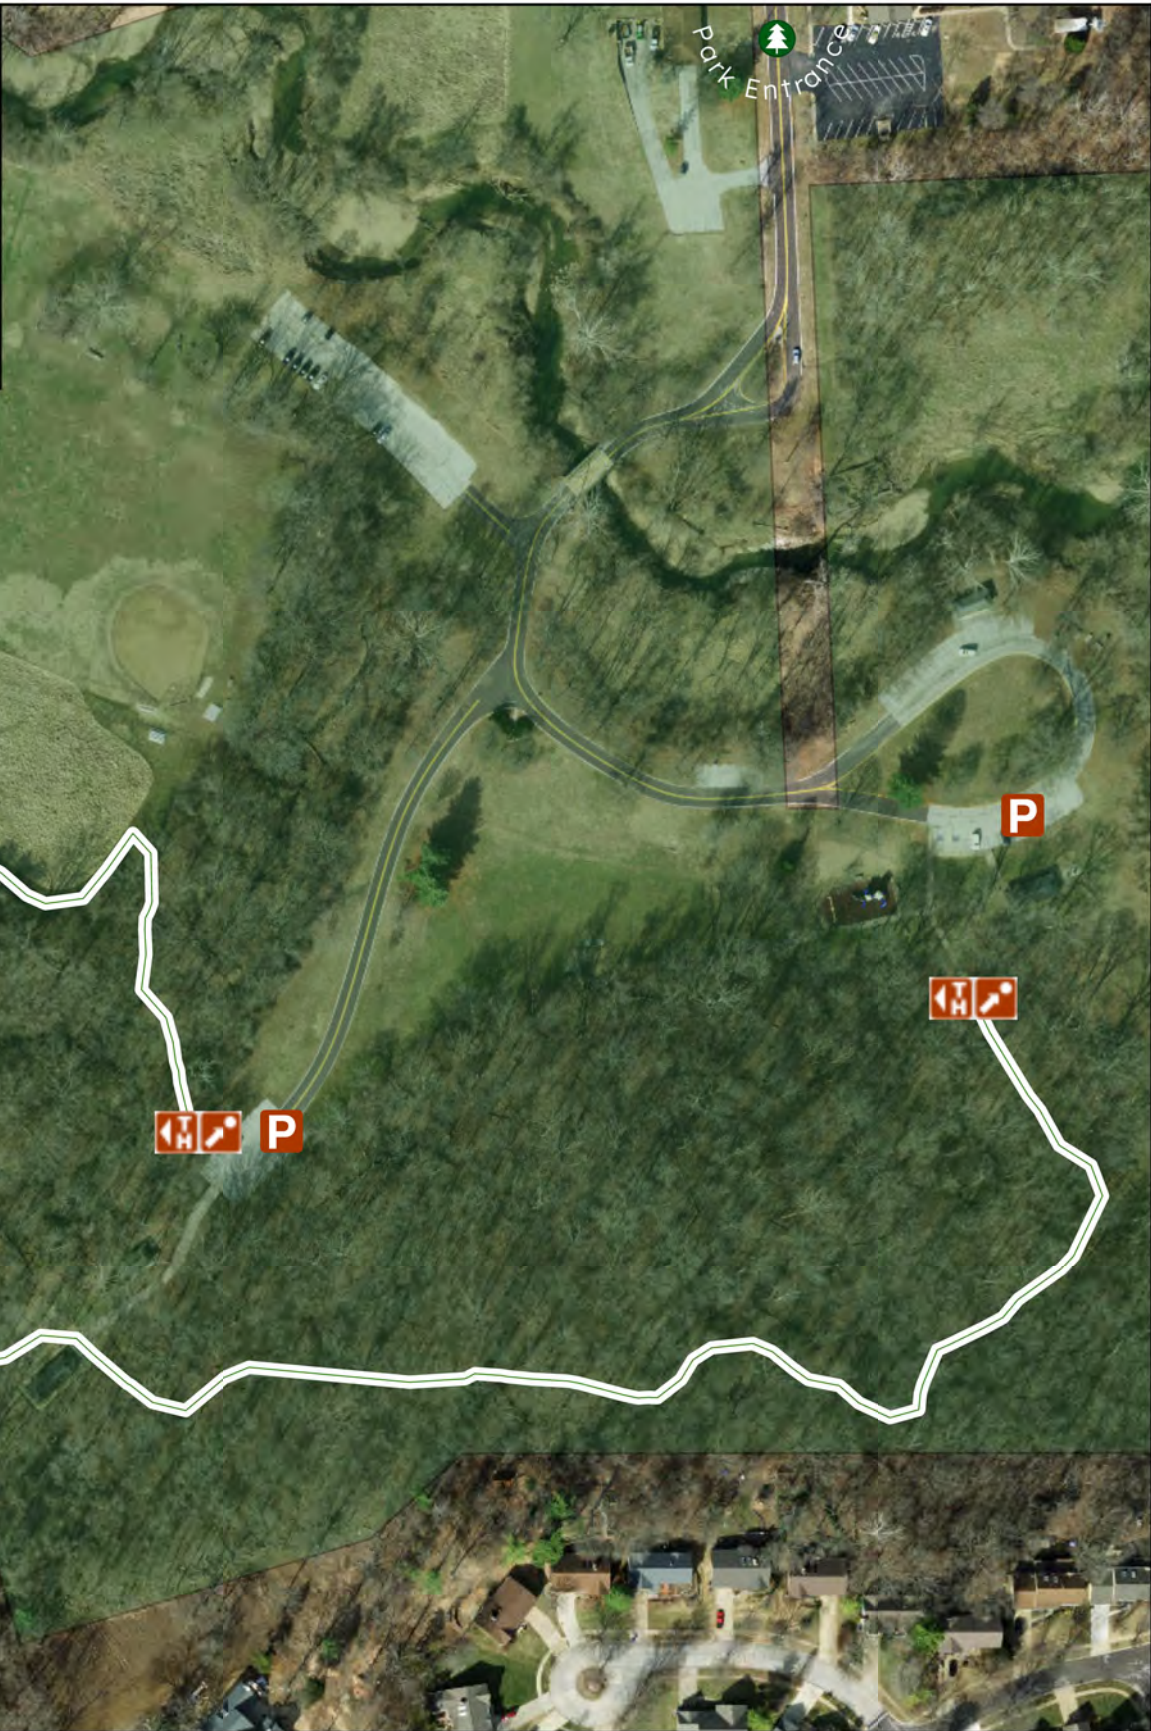

30
30
Hikes Program
 30 Trails • 30 Minutes
St. Louis County Parks

Love Park
 2239 Mason Lane

Take the trail from one end and then back to where you began for a total of 1.20 miles. This hike predominantly travels through a forested landscape with the opportunity to view wildlife such as deer, squirrels, and birds.

-  Trailhead
-  30-30 Stamp
-  Parking
-  Park Boundary